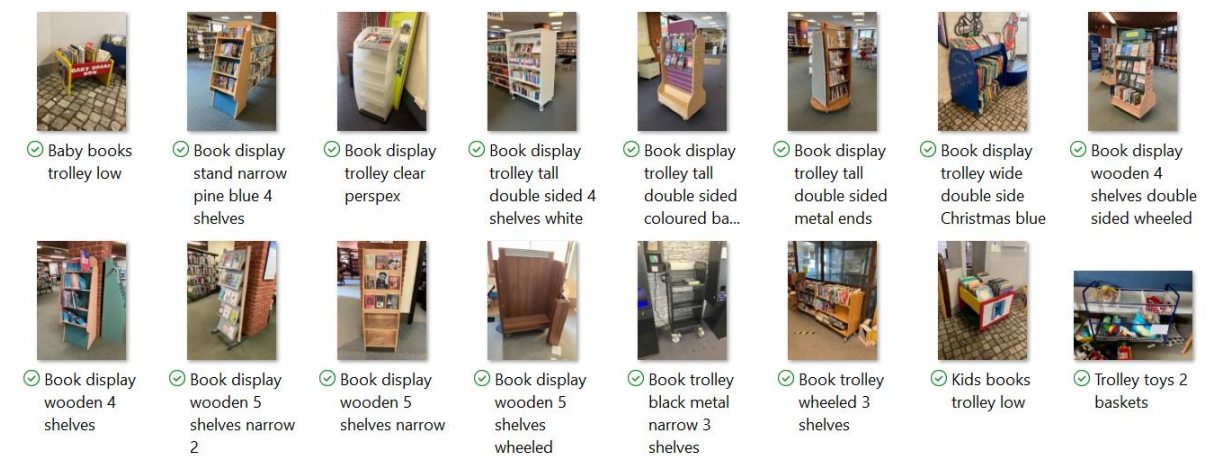

## Central Library Furniture - Shelves

18 Free standing shelf 2 shelves pine shelf metal legs

19 Free standing shelving 2 bay green

20 Free standing shelving 4 bay burgundy

21 Free standing shelving glazed 3 bay single

22 Free standing shelving glazed 3 bay

23 Metal wall shelves blue

24 Roller racking medium

25 Roller racking

26 Shelving corner wooden floor

27 Wall shelving 2 bay burgundy

## Central Library Furniture – Tables & Desks

## Central Library Furniture – Book Displays & Trolleys